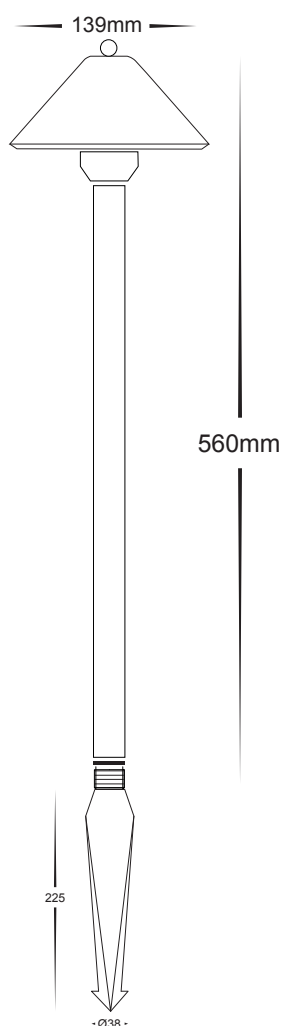

Antique Brass Bollard Lights

- Solid brass bollard light with spike
- Antique brass finish
- Height: 560mm
- Spike length: 225mm
- 1m reinforced cable
- IP rating: IP54

Optional surface mount base available - HV145-BASE (see Page 261)

IMAGE	PART NUMBER	COLOUR TEMP	OUTPUT	POWER	INCLUDED GLOBES
	HV1455C	Cool white, 6000k	260lm	12v DC LED 3.2w	3.2w Bi-Pin LED globe
	HV1455W	Warm white, 3000k	240lm	12v DC LED 3.2w	3.2w Bi-Pin LED globe