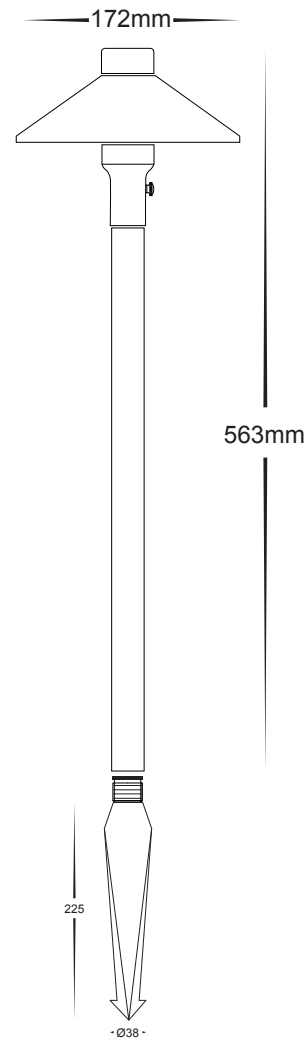

Antique Brass Bollard Lights

- Solid brass bollard light with spike
- Antique brass finish
- Height: 563mm
- Spike length: 225mm
- 1m reinforced cable
- IP rating: IP54

Optional surface mount base available
- HV145-BASE (see Page 261)

IMAGE	PART NUMBER	COLOUR TEMP	OUTPUT	POWER	INCLUDED GLOBES
	HV1454C	Cool white, 6000k	260lm	12v DC LED 3.2w	3.2w Bi-Pin LED globe
	HV1454W	Warm white, 3000k	240lm	12v DC LED 3.2w	3.2w Bi-Pin LED globe