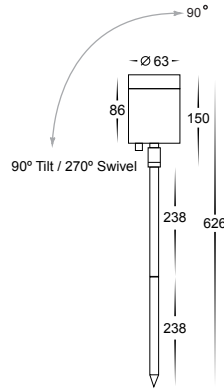

# Matt Black Garden Spike Lights

- Single adjustable spike spotlight
- Aluminium poly powder coated black
- Spike length: 2x 238mm (total 476mm)
- 2m reinforced cable
- IP rating: IP65

IMAGE	PART NUMBER	COLOUR TEMP	OUTPUT	POWER	INCLUDED GLOBES
	<b>HV1421C</b>	Cool white, 6000k	300lm	12v DC LED 5w	5w MR16 LED globe
	<b>HV1421W</b>	Warm white, 3000k	250lm	12v DC LED 5w	5w MR16 LED globe

# Matt Black Garden Spike Lights

- Single adjustable spike spotlight
- Aluminium poly powder coated black
- Internal cable
- Spike length: 1000mm
- 2m reinforced cable
- Compatible with 10w MR16 LED globe
- IP rating: IP65

IMAGE	PART NUMBER	COLOUR TEMP	OUTPUT	POWER	INCLUDED GLOBES
	<b>HV1423C</b>	Cool white, 6000k	300lm	12v DC LED 5w	5w MR16 LED globe
	<b>HV1423W</b>	Warm white, 3000k	250lm	12v DC LED 5w	5w MR16 LED globe