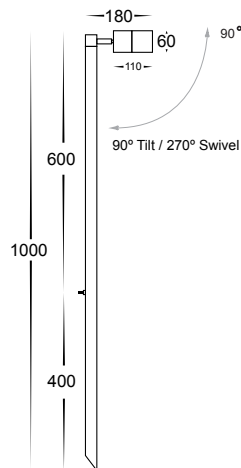

# Matt Black Garden Spike Lights

- Single adjustable spike spotlight
- Aluminium poly powder coated black
- Spike length: 2x 238mm (total 476mm)
- 2m reinforced cable
- IP rating: IP65

IMAGE	PART NUMBER	COLOUR TEMP	OUTPUT	POWER	INCLUDED GLOBES
	<b>HV1421C</b>	Cool white, 6000k	300lm	12v DC LED 5w	5w MR16 LED globe
	<b>HV1421W</b>	Warm white, 3000k	250lm	12v DC LED 5w	5w MR16 LED globe

# Matt Black Garden Spike Lights

- Single adjustable spike spotlight
- Aluminium poly powder coated black
- Internal cable
- Spike length: 1000mm
- 2m reinforced cable
- Compatible with 10w MR16 LED globe
- IP rating: IP65

IMAGE	PART NUMBER	COLOUR TEMP	OUTPUT	POWER	INCLUDED GLOBES
	<b>HV1423C</b>	Cool white, 6000k	300lm	12v DC LED 5w	5w MR16 LED globe
	<b>HV1423W</b>	Warm white, 3000k	250lm	12v DC LED 5w	5w MR16 LED globe