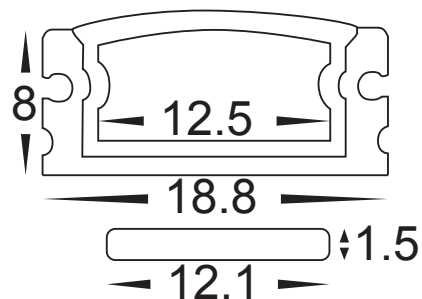

Square LED Profile

- Aluminium profile for LED strip
- Shallow square profile
- Opal pc diffuser
- Supplied with:
 - 2x water tight seals per metre
 - 2 x end caps per metre
 - 2 x mounting clips per metre

PART NUMBER	Description	IP Rating	Max Length
HV9693-1808	19mm x 8mm Shallow square profile with opal pc diffuser	IP65	3 metres

All low voltage products that specify LED or are supplied with a 12v DC LED globe must be used with a suitable LED driver, refer to pages (185 - 206)
Lumen output measured at source. All globes supplied with fittings are non dimmable. If you require 240v dimmable globes refer to pages (257 - 258)