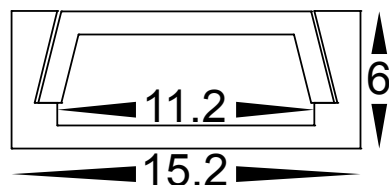

Square LED Profile

- Aluminium profile for LED strip
- Shallow square profile
- Opal pc diffuser
- Supplied with 2 x end caps & 2 x mounting clips per metre

PART NUMBER	Description	IP Rating	Max Length
HV9693-1506	15mm x 6mm Shallow square profile with opal pc diffuser	IP20	3 metres