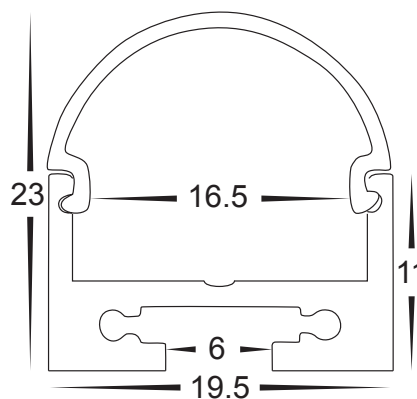

Semi Round LED Profile

- Aluminium profile for LED strip
- Shallow square profile with rounded diffuser
- Opal pc diffuser
- Supplied with 2 x end caps per metre

PART NUMBER	Description	IP Rating	Max Length
HV9690-2119	21mm x 19mm Shallow square profile with rounded diffuser	IP20	3 metres