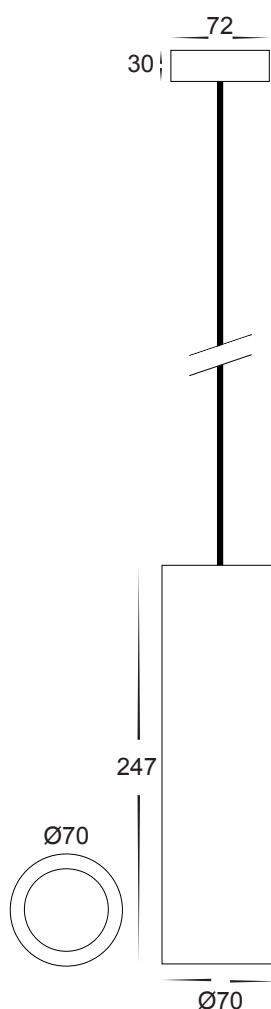

# Gesso Round Plaster Single Pendant

- High density extra strong plaster
- Super bright white
- Easily painted to match decor
- IP rating: IP20
- Indoor use only

IMAGE	PART NUMBER	COLOUR TEMP	OUTPUT	POWER	INCLUDED GLOBES
	<b>HV8092C</b>	Cool white, 6000k	300lm	240v LED 5w	5w GU10 LED
	<b>HV8092W</b>	Warm white, 3000k	250lm	240v LED 5w	5w GU10 LED

All low voltage products that specify LED or are supplied with a 12v DC LED globe must be used with a suitable LED driver, refer to pages (185 - 206)  
Lumen output measured at source. All globes supplied with fittings are non dimmable. If you require 240v dimmable globes refer to pages (257 - 258)