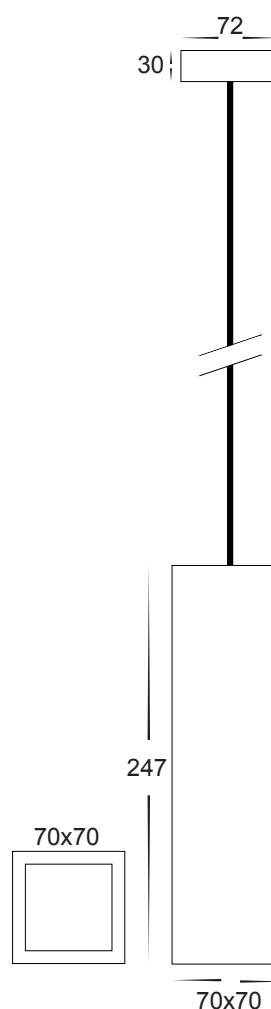

Gesso Square Plaster Single Pendant

- High density extra strong plaster
- Super bright white
- Easily painted to match decor
- IP rating: IP20
- Indoor use only

IMAGE	PART NUMBER	COLOUR TEMP	OUTPUT	POWER	INCLUDED GLOBES
	HV8091C	Cool white, 6000k	300lm	240v LED 5w	5w GU10 LED
	HV8091W	Warm white, 3000k	250lm	240v LED 5w	5w GU10 LED