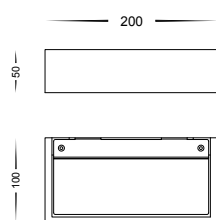

Sunrise 150 Plaster Wall light

- High density extra strong plaster
- Super bright white
- Easily painted to match decor
- IP rating: IP20
- Indoor use only

PART NUMBER	COLOUR TEMP	OUTPUT	POWER	INCLUDED GLOBES
HV8069C	Cool white, 6000k	130lm	240v LED 2w	2w G9 LED
HV8069W	Warm white, 3000k	120lm	240v LED 2w	2w G9 LED

Sunrise 200 Plaster Wall light

- High density extra strong plaster
- Super bright white
- Easily painted to match decor
- IP rating: IP20
- Indoor use only

PART NUMBER	COLOUR TEMP	OUTPUT	POWER	INCLUDED GLOBES
HV8070C	Cool white, 6000k	240lm	240v LED 3w	E14 3w LED
HV8070W	Warm white, 3000k	220lm	240v LED 3w	E14 3w LED