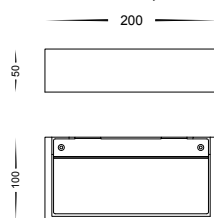

Sunrise 150 Plaster Wall light

- High density extra strong plaster
- Super bright white
- Easily painted to match decor
- IP rating: IP20
- Indoor use only

PART NUMBER	COLOUR TEMP	OUTPUT	POWER	INCLUDED GLOBES
HV8069C	Cool white, 6000k	130lm	240v LED 2w	2w G9 LED
HV8069W	Warm white, 3000k	120lm	240v LED 2w	2w G9 LED

Sunrise 200 Plaster Wall light

- High density extra strong plaster
- Super bright white
- Easily painted to match decor
- IP rating: IP20
- Indoor use only

PART NUMBER	COLOUR TEMP	OUTPUT	POWER	INCLUDED GLOBES
HV8070C	Cool white, 6000k	240lm	240v LED 3w	E14 3w LED
HV8070W	Warm white, 3000k	220lm	240v LED 3w	E14 3w LED