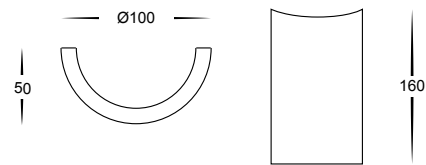

Gallery Round Plaster Wall Light

- High density extra strong plaster
- Super bright white
- Easily painted to match decor
- IP rating: IP20
- Indoor use only

PART NUMBER	COLOUR TEMP	OUTPUT	POWER	INCLUDED GLOBES
HV8040C	Cool white, 5000k	2x 240lm	240v LED 6w	Built in 2x3w LED
HV8040W	Warm white, 3000k	2x 220lm	240v LED 6w	Built in 2x3w LED

Gallery Square Plaster Wall Light

- High density extra strong plaster
- Super bright white
- Easily painted to match decor
- IP rating: IP20
- Indoor use only

PART NUMBER	COLOUR TEMP	OUTPUT	POWER	INCLUDED GLOBES
HV8041C	Cool white, 5000k	2x 240lm	240v LED 6w	Built in 2x3w LED
HV8041W	Warm white, 3000k	2x 220lm	240v LED 6w	Built in 2x3w LED