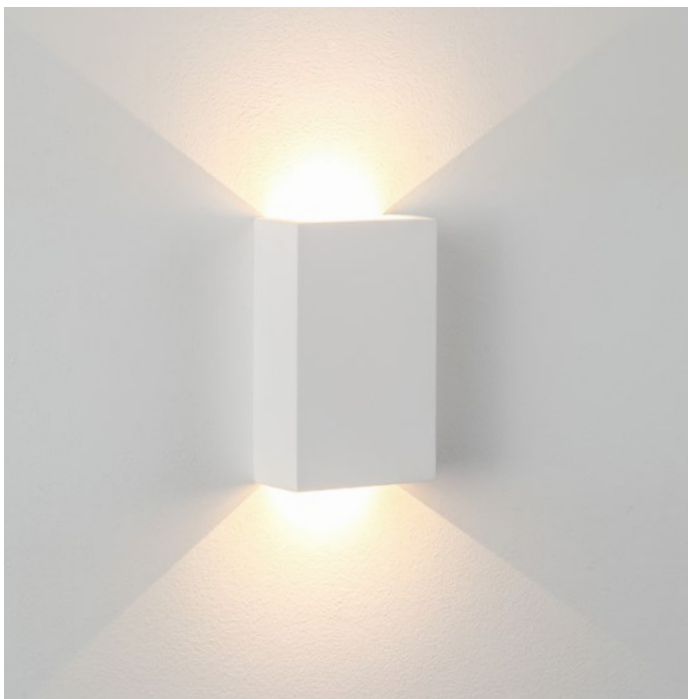

Gallery Round Plaster Wall Light

- High density extra strong plaster
- Super bright white
- Easily painted to match decor
- IP rating: IP20
- Indoor use only

PART NUMBER	COLOUR TEMP	OUTPUT	POWER	INCLUDED GLOBES
HV8040C	Cool white, 5000k	2x 240lm	240v LED 6w	Built in 2x3w LED
HV8040W	Warm white, 3000k	2x 220lm	240v LED 6w	Built in 2x3w LED

Gallery Square Plaster Wall Light

- High density extra strong plaster
- Super bright white
- Easily painted to match decor
- IP rating: IP20
- Indoor use only

PART NUMBER	COLOUR TEMP	OUTPUT	POWER	INCLUDED GLOBES
HV8041C	Cool white, 5000k	2x 240lm	240v LED 6w	Built in 2x3w LED
HV8041W	Warm white, 3000k	2x 220lm	240v LED 6w	Built in 2x3w LED