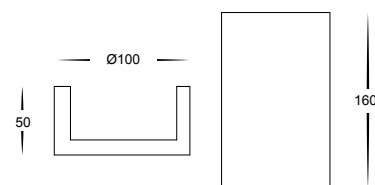

Gallery Round Plaster Wall Light

- High density extra strong plaster
- Super bright white
- Easily painted to match decor
- IP rating: IP20
- Indoor use only

PART NUMBER	COLOUR TEMP	OUTPUT	POWER	INCLUDED GLOBES
HV8040C	Cool white, 5000k	2x 240lm	240v LED 6w	Built in 2x3w LED
HV8040W	Warm white, 3000k	2x 220lm	240v LED 6w	Built in 2x3w LED

Gallery Square Plaster Wall Light

- High density extra strong plaster
- Super bright white
- Easily painted to match decor
- IP rating: IP20
- Indoor use only

PART NUMBER	COLOUR TEMP	OUTPUT	POWER	INCLUDED GLOBES
HV8041C	Cool white, 5000k	2x 240lm	240v LED 6w	Built in 2x3w LED
HV8041W	Warm white, 3000k	2x 220lm	240v LED 6w	Built in 2x3w LED