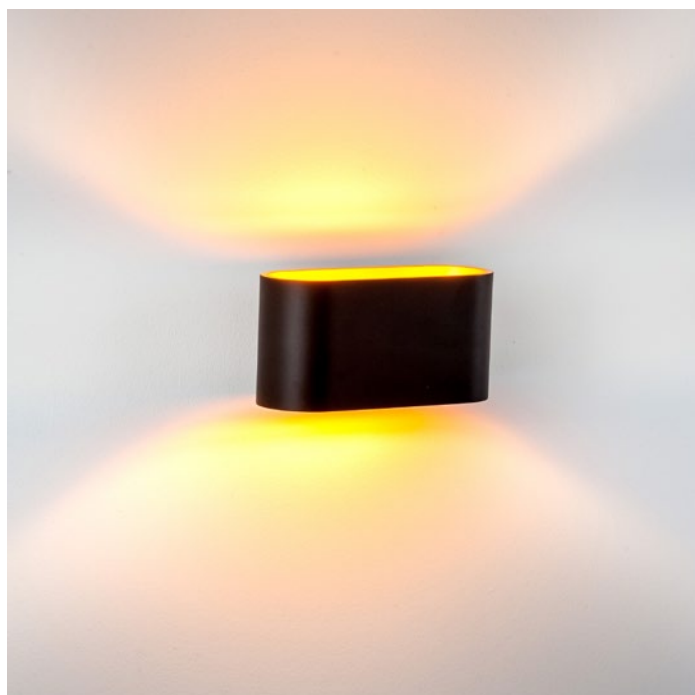

# Concept Aluminium Wall Light

- Aluminium black with gold insert
- IP rating: IP20
- Indoor use only

PART NUMBER	COLOUR TEMP	OUTPUT	POWER	INCLUDED GLOBES
HV8028C-BLK	Cool white, 6000k	130lm	240v LED 2w	2w G9 LED
HV8028W-BLK	Warm white, 3000k	120lm	240v LED 2w	2w G9 LED

# Concept Aluminium Wall Light

- Aluminium white with gold insert
- IP rating: IP20
- Indoor use only

PART NUMBER	COLOUR TEMP	OUTPUT	POWER	INCLUDED GLOBES
HV8028C-WHT	Cool white, 6000k	130lm	240v LED 2w	2w G9 LED
HV8028W-WHT	Warm white, 3000k	120lm	240v LED 2w	2w G9 LED