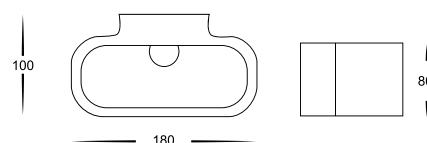

# Concept Aluminium Wall Light

- Aluminium black with gold insert
- IP rating: IP20
- Indoor use only

PART NUMBER	COLOUR TEMP	OUTPUT	POWER	INCLUDED GLOBES
HV8028C-BLK	Cool white, 6000k	130lm	240v LED 2w	2w G9 LED
HV8028W-BLK	Warm white, 3000k	120lm	240v LED 2w	2w G9 LED

# Concept Aluminium Wall Light

- Aluminium white with gold insert
- IP rating: IP20
- Indoor use only

PART NUMBER	COLOUR TEMP	OUTPUT	POWER	INCLUDED GLOBES
HV8028C-WHT	Cool white, 6000k	130lm	240v LED 2w	2w G9 LED
HV8028W-WHT	Warm white, 3000k	120lm	240v LED 2w	2w G9 LED