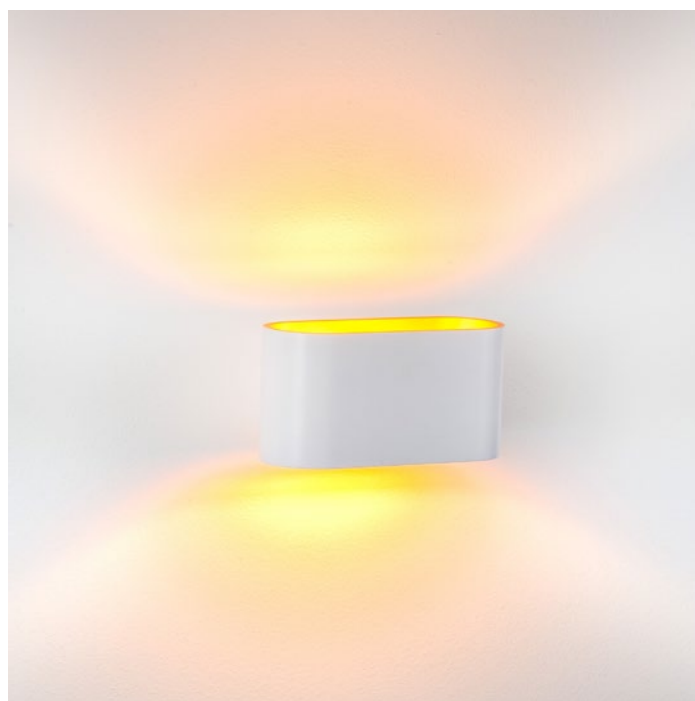

# Concept Aluminium Wall Light

- Aluminium black with gold insert
- IP rating: IP20
- Indoor use only

PART NUMBER	COLOUR TEMP	OUTPUT	POWER	INCLUDED GLOBES
HV8028C-BLK	Cool white, 6000k	130lm	240v LED 2w	2w G9 LED
HV8028W-BLK	Warm white, 3000k	120lm	240v LED 2w	2w G9 LED

# Concept Aluminium Wall Light

- Aluminium white with gold insert
- IP rating: IP20
- Indoor use only

PART NUMBER	COLOUR TEMP	OUTPUT	POWER	INCLUDED GLOBES
HV8028C-WHT	Cool white, 6000k	130lm	240v LED 2w	2w G9 LED
HV8028W-WHT	Warm white, 3000k	120lm	240v LED 2w	2w G9 LED