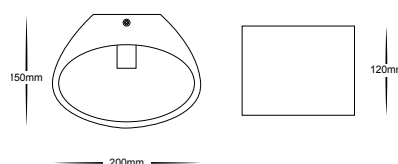

Arc Small Plaster Wall Light

- High density extra strong plaster
- Super bright white
- Easily painted to match decor
- IP rating: IP20
- Indoor use only

PART NUMBER	COLOUR TEMP	OUTPUT	POWER	INCLUDED GLOBES
HV8025C	Cool white, 6000k	130lm	240v LED 2w	2w G9 LED
HV8025W	Warm white, 3000k	120lm	240v LED 2w	2w G9 LED

Arc Large Plaster Wall Light

- High density extra strong plaster
- Super bright white
- Easily painted to match decor
- IP rating: IP20
- Indoor use only

PART NUMBER	COLOUR TEMP	OUTPUT	POWER	INCLUDED GLOBES
HV8026C	Cool white, 6000k	240lm	240v LED 3w	3w E14 LED
HV8026W	Warm white, 3000k	220lm	240v LED 3w	3w E14 LED