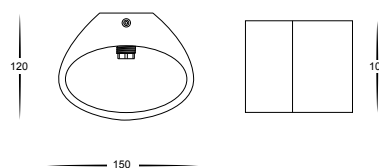

Arc Small Plaster Wall Light

- High density extra strong plaster
- Super bright white
- Easily painted to match decor
- IP rating: IP20
- Indoor use only

PART NUMBER	COLOUR TEMP	OUTPUT	POWER	INCLUDED GLOBES
HV8025C	Cool white, 6000k	130lm	240v LED 2w	2w G9 LED
HV8025W	Warm white, 3000k	120lm	240v LED 2w	2w G9 LED

Arc Large Plaster Wall Light

- High density extra strong plaster
- Super bright white
- Easily painted to match decor
- IP rating: IP20
- Indoor use only

PART NUMBER	COLOUR TEMP	OUTPUT	POWER	INCLUDED GLOBES
HV8026C	Cool white, 6000k	240lm	240v LED 3w	3w E14 LED
HV8026W	Warm white, 3000k	220lm	240v LED 3w	3w E14 LED