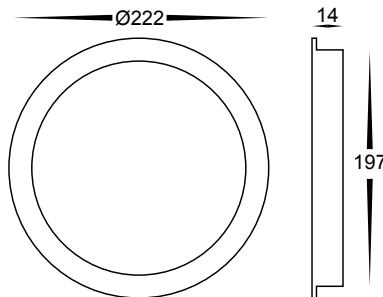

18w Round Recessed LED Panels

- 18w LED round panel
- Aluminium poly powder-coated white
- Supplied with dimmable driver complete with flex & plug
- Face diameter: 222mm
- Cut out: 197mm
- IP Rating: IP20
- Indoor use only

Optional LED dimmer
- HV9625 (see Page 179)

IMAGE	PART NUMBER	COLOUR TEMP	OUTPUT	POWER	INCLUDED GLOBES
	HV5612C-WHT	Cool white, 6000k	1680lm	240v LED 18w	Dimmable Built-in 18w LED
	HV5612W-WHT	Warm white, 3000k	1600lm	240v LED 18w	Dimmable Built-in 18w LED