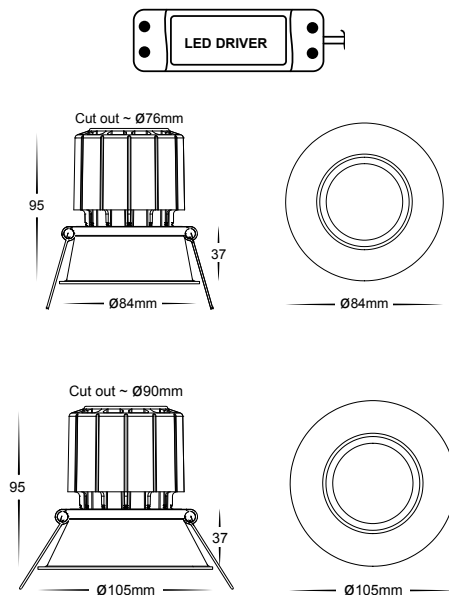

Dimmable LED Downlights

- Dimmable LED downlights
- Aluminium matt white finish
- Supplied with dimmable driver complete with flex & plug
- 45 degree beam angle
- IP Rating: IP20
- Indoor use only

IMAGE	PART NUMBER	CUT OUT	COLOUR TEMP	OUTPUT	POWER	INCLUDED GLOBES
	HV5513W	76mm	Warm white, 3000k	980lm	240v LED 12w	Built in 12w LED
	HV5514W	90mm	Warm white, 3000k	980lm	240v LED 12w	Built in 12w LED