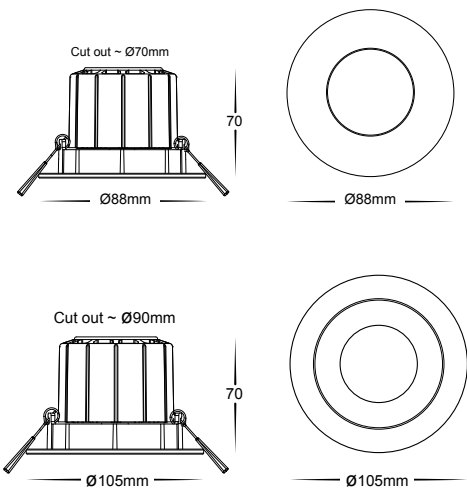

Dimmable LED Downlights

- Dimmable LED downlights
- Aluminium matt white finish
- Supplied with dimmable driver complete with flex & plug
- 45 degree beam angle
- IP Rating: IP20
- Indoor use only

IMAGE	PART NUMBER	CUT OUT	COLOUR TEMP	OUTPUT	POWER	INCLUDED GLOBES
	HV5511W	70mm	Warm white, 3000k	980lm	240v LED 12w	Built in 12w LED
	HV5512W	90mm	Warm white, 3000k	980lm	240v LED 12w	Built in 12w LED