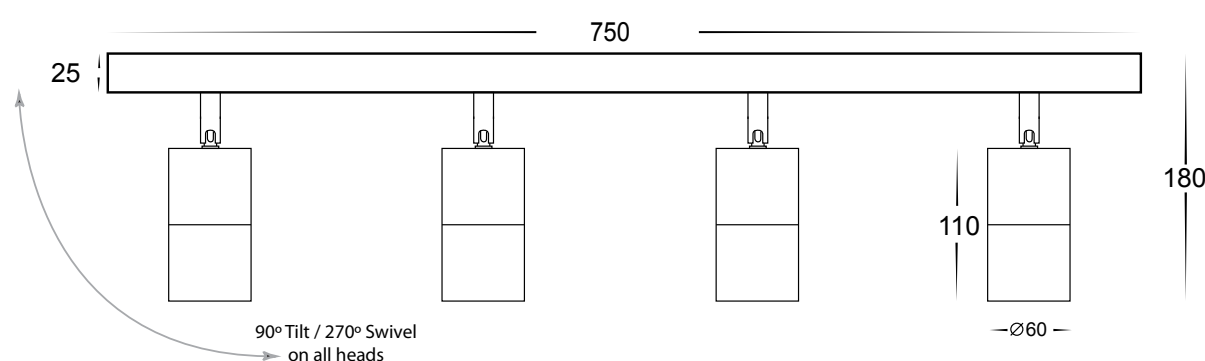

# Titanium Aluminium 4 Light Bar Lights

- 4 light bar
- Titanium coloured aluminium
- 90 degree tilt @ 270 degree swivel
- High output reflector to maximise light
- IP rating: IP54

| IMAGE | PART NUMBER          | COLOUR TEMP       | OUTPUT   | POWER        | INCLUDED GLOBES       |
|-------|----------------------|-------------------|----------|--------------|-----------------------|
|       | <b>HV4001C-4-TTM</b> | Cool white, 6000k | 4x 300lm | 240v LED 20w | 4x 5w GU10 LED globes |
|       | <b>HV4001W-4-TTM</b> | Warm white, 3000k | 4x 250lm | 240v LED 20w | 4x 5w GU10 LED globes |