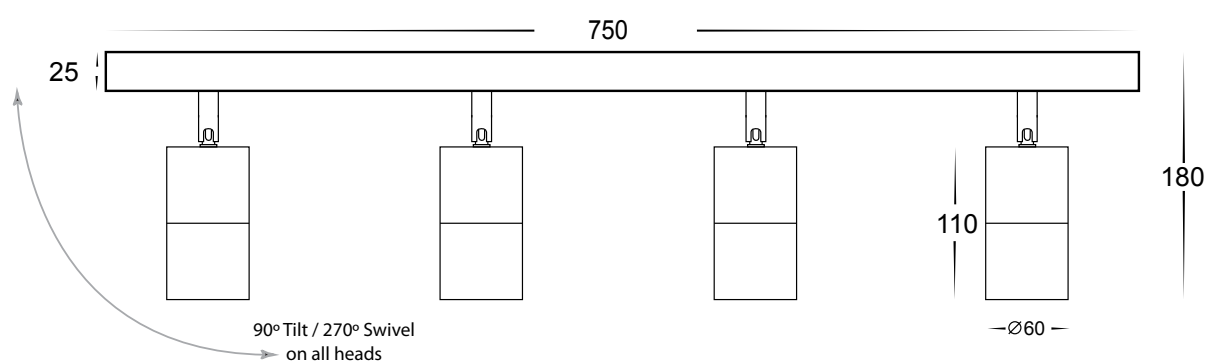

Matt Black 4 Light Bar Lights

- 4 light bar
- Aluminium poly powder coated black
- 90 degree tilt & 270 degree swivel
- High output reflector to maximise light
- IP rating: IP54

| IMAGE | PART NUMBER | COLOUR TEMP | OUTPUT | POWER | INCLUDED GLOBES |
|-------|----------------------|-------------------|----------|--------------|-----------------------|
| | HV4001C-4-BLK | Cool white, 6000k | 4x 300lm | 240v LED 20w | 4x 5w GU10 LED globes |
| | HV4001W-4-BLK | Warm white, 3000k | 4x 250lm | 240v LED 20w | 4x 5w GU10 LED globes |