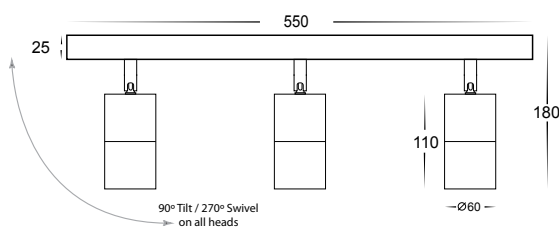

Matt Black 2 Light Bar Lights

- 2 light bar
- Aluminium poly powder coated black
- 90 degree tilt & 270 degree swivel
- High output reflector to maximise light
- IP rating: IP54

IMAGE	PART NUMBER	COLOUR TEMP	OUTPUT	POWER	INCLUDED GLOBES
	HV4001C-2-BLK	Cool white, 6000k	2x 300lm	240v LED 10w	2x 5w GU10 LED globes
	HV4001W-2-BLK	Warm white, 3000k	2x 250lm	240v LED 10w	2x 5w GU10 LED globes

Matt Black 3 Light Bar Lights

- 3 light bar
- Aluminium poly powder coated black
- 90 degree tilt & 270 degree swivel
- High output reflector to maximise light
- IP rating: IP54

IMAGE	PART NUMBER	COLOUR TEMP	OUTPUT	POWER	INCLUDED GLOBES
	HV4001C-3-BLK	Cool white, 6000k	3x 300lm	240v LED 15w	3x 5w GU10 LED globes
	HV4001W-3-BLK	Warm white, 3000k	3x 250lm	240v LED 15w	3x 5w GU10 LED globes