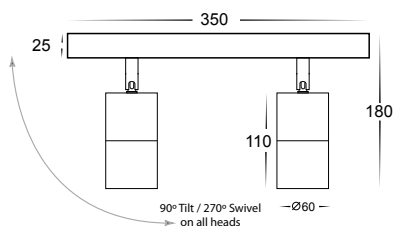

Matt Black 2 Light Bar Lights

- 2 light bar
- Aluminium poly powder coated black
- 90 degree tilt & 270 degree swivel
- High output reflector to maximise light
- IP rating: IP54

IMAGE	PART NUMBER	COLOUR TEMP	OUTPUT	POWER	INCLUDED GLOBES
	HV4001C-2-BLK	Cool white, 6000k	2x 300lm	240v LED 10w	2x 5w GU10 LED globes
	HV4001W-2-BLK	Warm white, 3000k	2x 250lm	240v LED 10w	2x 5w GU10 LED globes

Matt Black 3 Light Bar Lights

- 3 light bar
- Aluminium poly powder coated black
- 90 degree tilt & 270 degree swivel
- High output reflector to maximise light
- IP rating: IP54

IMAGE	PART NUMBER	COLOUR TEMP	OUTPUT	POWER	INCLUDED GLOBES
	HV4001C-3-BLK	Cool white, 6000k	3x 300lm	240v LED 15w	3x 5w GU10 LED globes
	HV4001W-3-BLK	Warm white, 3000k	3x 250lm	240v LED 15w	3x 5w GU10 LED globes