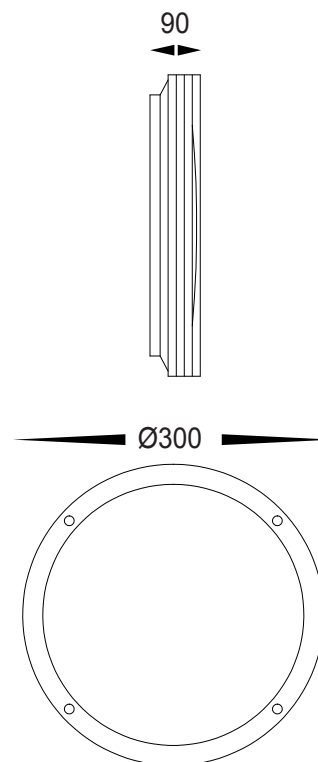

Matt Black LED Bunker Lights

- Bunker wall light
- Aluminium poly powder coated black
- IP rating: IP54

IMAGE	PART NUMBER	COLOUR TEMP	OUTPUT	POWER	INCLUDED GLOBES
	HV3670C-BLK	Cool white, 6000k	2400lm	240v LED 30w	Built in 30w LED
	HV3670W-BLK	Warm white, 3000k	2250lm	240v LED 30w	Built in 30w LED