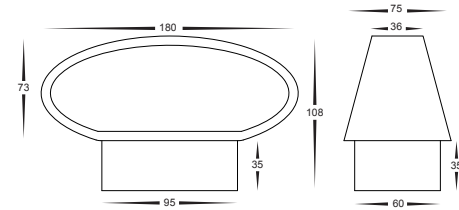

# Matt Black Up/Down LED Wall Lights

- LED wall light
- Aluminium poly powder coated black
- IP Rating: IP54

IMAGE	PART NUMBER	COLOUR TEMP	OUTPUT	POWER	INCLUDED GLOBES
	<b>HV3661C-BLK</b>	Cool white, 6000k	480lm	240v LED 9w	Built-in 9w LED
	<b>HV3661W-BLK</b>	Warm white, 3000k	460lm	240v LED 9w	Built-in 9w LED

# Matt White Up/Down LED Wall Lights

- LED wall light
- Aluminium poly powder coated white
- IP Rating: IP54

IMAGE	PART NUMBER	COLOUR TEMP	OUTPUT	POWER	INCLUDED GLOBES
	<b>HV3661C-WHT</b>	Cool white, 6000k	480lm	240v LED 9w	Built-in 9w LED
	<b>HV3661W-WHT</b>	Warm white, 3000k	460lm	240v LED 9w	Built-in 9w LED