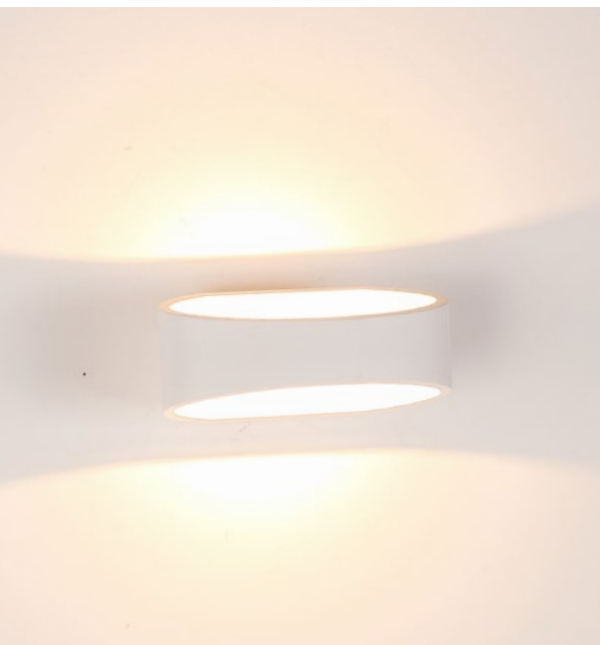

# Matt Black Up/Down LED Wall Lights

- LED wall light
- Aluminium poly powder coated black
- IP Rating: IP54

IMAGE	PART NUMBER	COLOUR TEMP	OUTPUT	POWER	INCLUDED GLOBES
	<b>HV3661C-BLK</b>	Cool white, 6000k	480lm	240v LED 9w	Built-in 9w LED
	<b>HV3661W-BLK</b>	Warm white, 3000k	460lm	240v LED 9w	Built-in 9w LED

# Matt White Up/Down LED Wall Lights

- LED wall light
- Aluminium poly powder coated white
- IP Rating: IP54

IMAGE	PART NUMBER	COLOUR TEMP	OUTPUT	POWER	INCLUDED GLOBES
	<b>HV3661C-WHT</b>	Cool white, 6000k	480lm	240v LED 9w	Built-in 9w LED
	<b>HV3661W-WHT</b>	Warm white, 3000k	460lm	240v LED 9w	Built-in 9w LED