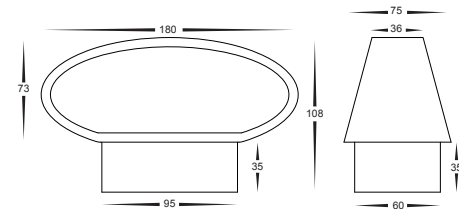

# Matt White Up/Down LED Wall Lights

- LED wall light
- Aluminium poly powder coated white
- IP Rating: IP54

IMAGE	PART NUMBER	COLOUR TEMP	OUTPUT	POWER	INCLUDED GLOBES
	<b>HV3661C-WHT</b>	Cool white, 6000k	480lm	240v LED 9w	Built-in 9w LED
	<b>HV3661W-WHT</b>	Warm white, 3000k	460lm	240v LED 9w	Built-in 9w LED