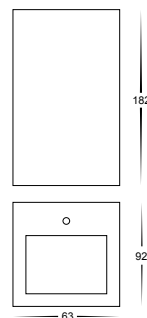

Matt White Up/Down Wall Lights

- Square up/down wall pillar light
- Stainless steel poly powder coated white
- Tempered glass
- IP Rating: IP54

IMAGE	PART NUMBER	COLOUR TEMP	OUTPUT	POWER	INCLUDED GLOBES
	HV3633C-WHT	Cool white, 6000k	2 x 300lm	240v LED 10w	2 x 5w GU10 LED globes
	HV3633W-WHT	Warm white, 3000k	2 x 250lm	240v LED 10w	2 x 5w GU10 LED globes

Matt Black Up/Down Wall Lights

- Square Up & Down LED Wall light
- Aluminium Poly Powder Coated Black
- Tempered glass
- IP Rating: IP54

IMAGE	PART NUMBER	COLOUR TEMP	OUTPUT	POWER	INCLUDED GLOBES
	HV3634C-BLK	Cool white, 6000k	2 x 240lm	240v LED 6w	Built in 2x3w LED
	HV3634W-BLK	Warm white, 3000k	2 x 220lm	240v LED 6w	Built in 2x3w LED