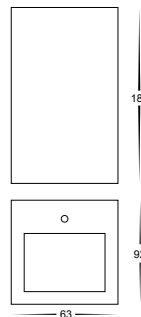

316 Stainless Steel Up/Down Wall Lights

- Square up/down wall pillar light
- Stainless steel 316 marine grade
- Tempered glass
- IP Rating: IP54

IMAGE	PART NUMBER	COLOUR TEMP	OUTPUT	POWER	INCLUDED GLOBES
	HV3633C-SS316	Cool white, 6000k	2 x 300lm	240v LED 10w	2 x 5w GU10 LED globes
	HV3633W-SS316	Warm white, 3000k	2 x 250lm	240v LED 10w	2 x 5w GU10 LED globes

Matt Black Up/Down Wall Lights

- Square up/down wall pillar light
- Stainless steel poly powder coated black
- Tempered glass
- IP Rating: IP54

IMAGE	PART NUMBER	COLOUR TEMP	OUTPUT	POWER	INCLUDED GLOBES
	HV3633C-BLK	Cool white, 6000k	2 x 300lm	240v LED 10w	2 x 5w GU10 LED globes
	HV3633W-BLK	Warm white, 3000k	2 x 250lm	240v LED 10w	2 x 5w GU10 LED globes