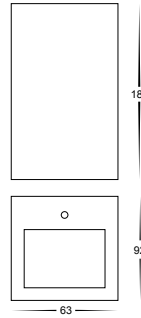

316 Stainless Steel Up/Down Wall Lights

- Square up/down wall pillar light
- Stainless steel 316 marine grade
- Tempered glass
- IP Rating: IP54

IMAGE	PART NUMBER	COLOUR TEMP	OUTPUT	POWER	INCLUDED GLOBES
	HV3633C-SS316	Cool white, 6000k	2 x 300lm	240v LED 10w	2 x 5w GU10 LED globes
	HV3633W-SS316	Warm white, 3000k	2 x 250lm	240v LED 10w	2 x 5w GU10 LED globes

Matt Black Up/Down Wall Lights

- Square up/down wall pillar light
- Stainless steel poly powder coated black
- Tempered glass
- IP Rating: IP54

IMAGE	PART NUMBER	COLOUR TEMP	OUTPUT	POWER	INCLUDED GLOBES
	HV3633C-BLK	Cool white, 6000k	2 x 300lm	240v LED 10w	2 x 5w GU10 LED globes
	HV3633W-BLK	Warm white, 3000k	2 x 250lm	240v LED 10w	2 x 5w GU10 LED globes