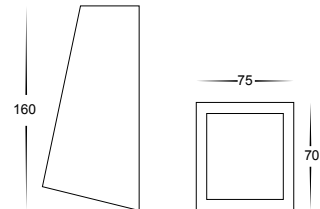

Weathered Copper

Copper Wall Wedge Lights

- Wall wedge
- Copper body
- Frosted tempered glass
- Fast weathering for classic aged appearance
- IP rating: IP44

IMAGE	PART NUMBER	COLOUR TEMP	OUTPUT	POWER	INCLUDED GLOBES
	HV3602C-CP	Cool white, 6000k	300lm	240v LED 5w	5w GU10 LED globe
	HV3602W-CP	Warm white, 3000k	250lm	240v LED 5w	5w GU10 LED globe