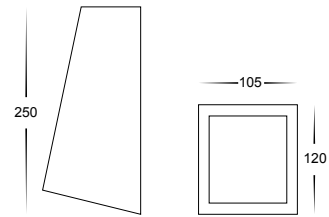

Weathered Copper

Copper Wall Wedge Lights

- Wall wedge
- Copper body
- Frosted tempered glass
- Fast weathering for classic aged appearance
- IP rating: IP44

IMAGE	PART NUMBER	COLOUR TEMP	OUTPUT	POWER	INCLUDED GLOBES
	HV3601C-CP	Cool white, 6000k	900lm	240v LED 9w	9w E27 LED globe
	HV3601W-CP	Warm white, 3000k	810lm	240v LED 9w	9w E27 LED globe

Weathered Copper

Copper Wall Wedge Lights

- Wall wedge
- Copper body
- Frosted tempered glass
- Fast weathering for classic aged appearance
- IP rating: IP44

IMAGE	PART NUMBER	COLOUR TEMP	OUTPUT	POWER	INCLUDED GLOBES
	HV3602C-CP	Cool white, 6000k	300lm	240v LED 5w	5w GU10 LED globe
	HV3602W-CP	Warm white, 3000k	250lm	240v LED 5w	5w GU10 LED globe