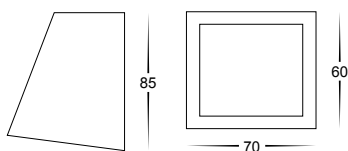

Matt White Wall Wedge Lights

- Wall wedge
- Stainless Steel Poly Powder Coated White
- Frosted tempered glass
- IP rating: IP44

IMAGE	PART NUMBER	COLOUR TEMP	OUTPUT	POWER	INCLUDED GLOBES
	HV3605C-WHT	Cool white, 6000k	300lm	12v DC LED 5w	1.4w G4 LED globe
	HV3605W-WHT	Warm white, 3000k	250lm	12v DC LED 5w	1.4w G4 LED globe

Matt White Wall Wedge Lights

- Mini wall wedge
- Stainless Steel Poly Powder Coated White
- Frosted tempered glass
- IP rating: IP44

IMAGE	PART NUMBER	COLOUR TEMP	OUTPUT	POWER	INCLUDED GLOBES
	HV3608C-WHT	Cool white, 6000k	110lm	12v DC LED 1.4w	1.4w G4 LED globe
	HV3608W-WHT	Warm white, 3000k	90lm	12v DC LED 1.4w	1.4w G4 LED globe