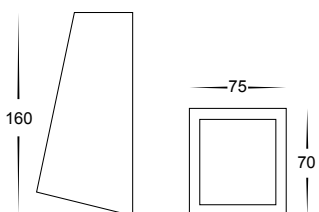

Matt White Wall Wedge Lights

- Wall wedge
- Stainless Steel Poly Powder Coated White
- Frosted tempered glass
- IP rating: IP44

IMAGE	PART NUMBER	COLOUR TEMP	OUTPUT	POWER	INCLUDED GLOBES
	HV3605C-WHT	Cool white, 6000k	300lm	12v DC LED 5w	1.4w G4 LED globe
	HV3605W-WHT	Warm white, 3000k	250lm	12v DC LED 5w	1.4w G4 LED globe

Matt White Wall Wedge Lights

- Mini wall wedge
- Stainless Steel Poly Powder Coated White
- Frosted tempered glass
- IP rating: IP44

IMAGE	PART NUMBER	COLOUR TEMP	OUTPUT	POWER	INCLUDED GLOBES
	HV3608C-WHT	Cool white, 6000k	110lm	12v DC LED 1.4w	1.4w G4 LED globe
	HV3608W-WHT	Warm white, 3000k	90lm	12v DC LED 1.4w	1.4w G4 LED globe