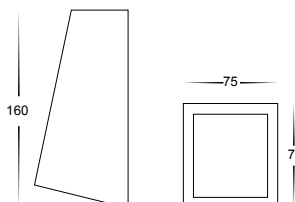

# Matt White Wall Wedge Lights

- Wall wedge
- Stainless Steel Poly Powder Coated White
- Frosted tempered glass
- IP rating: IP44

IMAGE	PART NUMBER	COLOUR TEMP	OUTPUT	POWER	INCLUDED GLOBES
	<b>HV3601C-WHT</b>	Cool white, 6000k	900lm	240v LED 9w	9w E27 LED globe
	<b>HV3601W-WHT</b>	Warm white, 3000k	810lm	240v LED 9w	9w E27 LED globe

# Matt White Wall Wedge Lights

- Wall wedge
- Stainless Steel Poly Powder Coated White
- Frosted tempered glass
- IP rating: IP44

IMAGE	PART NUMBER	COLOUR TEMP	OUTPUT	POWER	INCLUDED GLOBES
	<b>HV3602C-WHT</b>	Cool white, 6000k	300lm	240v LED 5w	5w GU10 LED globe
	<b>HV3602W-WHT</b>	Warm white, 3000k	250lm	240v LED 5w	5w GU10 LED globe