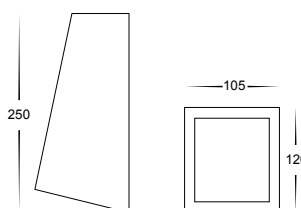

# Matt White Wall Wedge Lights

- Wall wedge
- Stainless Steel Poly Powder Coated White
- Frosted tempered glass
- IP rating: IP44

IMAGE	PART NUMBER	COLOUR TEMP	OUTPUT	POWER	INCLUDED GLOBES
	<b>HV3601C-WHT</b>	Cool white, 6000k	900lm	240v LED 9w	9w E27 LED globe
	<b>HV3601W-WHT</b>	Warm white, 3000k	810lm	240v LED 9w	9w E27 LED globe

# Matt White Wall Wedge Lights

- Wall wedge
- Stainless Steel Poly Powder Coated White
- Frosted tempered glass
- IP rating: IP44

IMAGE	PART NUMBER	COLOUR TEMP	OUTPUT	POWER	INCLUDED GLOBES
	<b>HV3602C-WHT</b>	Cool white, 6000k	300lm	240v LED 5w	5w GU10 LED globe
	<b>HV3602W-WHT</b>	Warm white, 3000k	250lm	240v LED 5w	5w GU10 LED globe