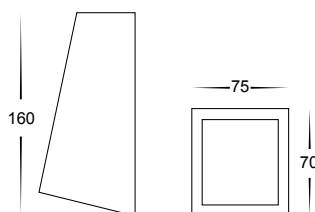

Matt Black Wall Wedge Lights

- Wall wedge
- Stainless Steel Poly Powder Coated Black
- Frosted tempered glass
- IP rating: IP44

IMAGE	PART NUMBER	COLOUR TEMP	OUTPUT	POWER	INCLUDED GLOBES
	HV3605C-BLK	Cool white, 6000k	300lm	12v DC LED 5w	5w MR16 LED globe
	HV3605W-BLK	Warm white, 3000k	250lm	12v DC LED 5w	5w MR16 LED globe

Matt Black Wall Wedge Lights

- Mini wall wedge
- Stainless Steel Poly Powder Coated Black
- Frosted tempered glass
- IP rating: IP44

IMAGE	PART NUMBER	COLOUR TEMP	OUTPUT	POWER	INCLUDED GLOBES
	HV3608C-BLK	Cool white, 6000k	110lm	12v DC LED 1.4w	1.4w G4 LED globe
	HV3608W-BLK	Warm white, 3000k	90lm	12v DC LED 1.4w	1.4w G4 LED globe