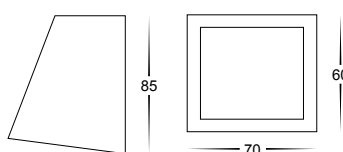

Matt Black Wall Wedge Lights

- Mini wall wedge
- Stainless Steel Poly Powder Coated Black
- Frosted tempered glass
- IP rating: IP44

IMAGE	PART NUMBER	COLOUR TEMP	OUTPUT	POWER	INCLUDED GLOBES
	HV3608C-BLK	Cool white, 6000k	110lm	12v DC LED 1.4w	1.4w G4 LED globe
	HV3608W-BLK	Warm white, 3000k	90lm	12v DC LED 1.4w	1.4w G4 LED globe