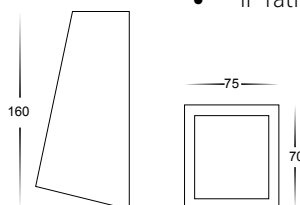

Matt Black Wall Wedge Lights

- Wall wedge
- Stainless Steel Poly Powder Coated Black
- Frosted tempered glass
- IP rating: IP44

IMAGE	PART NUMBER	COLOUR TEMP	OUTPUT	POWER	INCLUDED GLOBES
	HV3601C-BLK	Cool white, 6000k	900lm	240v LED 9w	9w E27 LED globe
	HV3601W-BLK	Warm white, 3000k	810lm	240v LED 9w	9w E27 LED globe

Matt Black Wall Wedge Lights

- Wall wedge
- Stainless Steel Poly Powder Coated Black
- Frosted tempered glass
- IP rating: IP44

IMAGE	PART NUMBER	COLOUR TEMP	OUTPUT	POWER	INCLUDED GLOBES
	HV3602C-BLK	Cool white, 6000k	300lm	240v LED 5w	5w GU10 LED globe
	HV3602W-BLK	Warm white, 3000k	250lm	240v LED 5w	5w GU10 LED globe