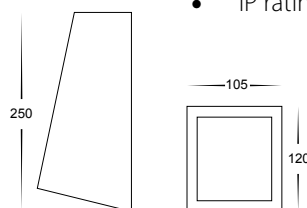

Matt Black Wall Wedge Lights

- Wall wedge
- Stainless Steel Poly Powder Coated Black
- Frosted tempered glass
- IP rating: IP44

IMAGE	PART NUMBER	COLOUR TEMP	OUTPUT	POWER	INCLUDED GLOBES
	HV3601C-BLK	Cool white, 6000k	900lm	240v LED 9w	9w E27 LED globe
	HV3601W-BLK	Warm white, 3000k	810lm	240v LED 9w	9w E27 LED globe

Matt Black Wall Wedge Lights

- Wall wedge
- Stainless Steel Poly Powder Coated Black
- Frosted tempered glass
- IP rating: IP44

IMAGE	PART NUMBER	COLOUR TEMP	OUTPUT	POWER	INCLUDED GLOBES
	HV3602C-BLK	Cool white, 6000k	300lm	240v LED 5w	5w GU10 LED globe
	HV3602W-BLK	Warm white, 3000k	250lm	240v LED 5w	5w GU10 LED globe