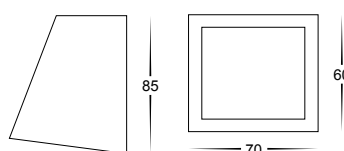

# 316 Stainless Steel Wall Wedge Lights

- Wall wedge
- Stainless steel 316 marine grade
- Frosted tempered glass
- IP rating: IP44

IMAGE	PART NUMBER	COLOUR TEMP	OUTPUT	POWER	INCLUDED GLOBES
	<b>HV3605C-SS316</b>	Cool white, 6000k	300lm	12v DC LED 5w	5w MR16 LED globe
	<b>HV3605W-SS316</b>	Warm white, 3000k	250lm	12v DC LED 5w	5w MR16 LED globe

# 316 Stainless Steel Wall Wedge Lights

- Mini wall wedge
- Stainless steel 316 marine grade
- Frosted tempered glass
- IP rating: IP44

IMAGE	PART NUMBER	COLOUR TEMP	OUTPUT	POWER	INCLUDED GLOBES
	<b>HV3608C-SS316</b>	Cool white, 6000k	110lm	12v DC LED 1.4w	1.4w G4 LED globe
	<b>HV3608W-SS316</b>	Warm white, 3000k	90lm	12v DC LED 1.4w	1.4w G4 LED globe