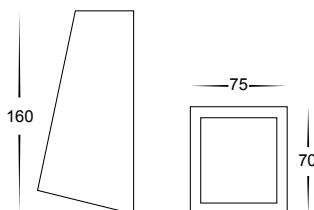

# 316 Stainless Steel Wall Wedge Lights

- Wall wedge
- Stainless steel 316 marine grade
- Frosted tempered glass
- IP rating: IP44

IMAGE	PART NUMBER	COLOUR TEMP	OUTPUT	POWER	INCLUDED GLOBES
	<b>HV3605C-SS316</b>	Cool white, 6000k	300lm	12v DC LED 5w	5w MR16 LED globe
	<b>HV3605W-SS316</b>	Warm white, 3000k	250lm	12v DC LED 5w	5w MR16 LED globe

# 316 Stainless Steel Wall Wedge Lights

- Mini wall wedge
- Stainless steel 316 marine grade
- Frosted tempered glass
- IP rating: IP44

IMAGE	PART NUMBER	COLOUR TEMP	OUTPUT	POWER	INCLUDED GLOBES
	<b>HV3608C-SS316</b>	Cool white, 6000k	110lm	12v DC LED 1.4w	1.4w G4 LED globe
	<b>HV3608W-SS316</b>	Warm white, 3000k	90lm	12v DC LED 1.4w	1.4w G4 LED globe