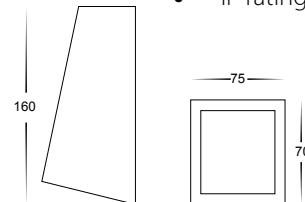

# 316 Stainless Steel Wall Wedge Lights

- Wall wedge
- Stainless steel 316 marine grade
- Frosted tempered glass
- IP rating: IP44

IMAGE	PART NUMBER	COLOUR TEMP	OUTPUT	POWER	INCLUDED GLOBES
	<b>HV3601C-SS316</b>	Cool white, 6000k	900lm	240v LED 9w	9w E27 LED globe
	<b>HV3601W-SS316</b>	Warm white, 3000k	810lm	240v LED 9w	9w E27 LED globe

# 316 Stainless Steel Wall Wedge Lights

- Wall wedge
- Stainless steel 316 marine grade
- Frosted tempered glass
- IP rating: IP44

IMAGE	PART NUMBER	COLOUR TEMP	OUTPUT	POWER	INCLUDED GLOBES
	<b>HV3602C-SS316</b>	Cool white, 6000k	300lm	240v LED 5w	5w GU10 LED globe
	<b>HV3602W-SS316</b>	Warm white, 3000k	250lm	240v LED 5w	5w GU10 LED globe