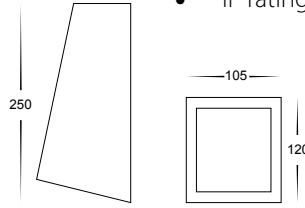

# 316 Stainless Steel Wall Wedge Lights

- Wall wedge
- Stainless steel 316 marine grade
- Frosted tempered glass
- IP rating: IP44

IMAGE	PART NUMBER	COLOUR TEMP	OUTPUT	POWER	INCLUDED GLOBES
	<b>HV3601C-SS316</b>	Cool white, 6000k	900lm	240v LED 9w	9w E27 LED globe
	<b>HV3601W-SS316</b>	Warm white, 3000k	810lm	240v LED 9w	9w E27 LED globe

# 316 Stainless Steel Wall Wedge Lights

- Wall wedge
- Stainless steel 316 marine grade
- Frosted tempered glass
- IP rating: IP44

IMAGE	PART NUMBER	COLOUR TEMP	OUTPUT	POWER	INCLUDED GLOBES
	<b>HV3602C-SS316</b>	Cool white, 6000k	300lm	240v LED 5w	5w GU10 LED globe
	<b>HV3602W-SS316</b>	Warm white, 3000k	250lm	240v LED 5w	5w GU10 LED globe