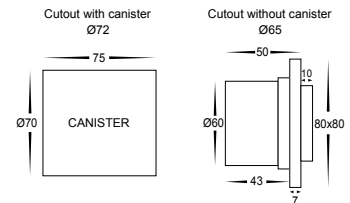

Recessed LED Wall/Step Lights

- Recessed round wall/step light
- Aluminium poly powder coated black
- Tempered glass
- IP rating: IP65

IMAGE	PART NUMBER	COLOUR TEMP	OUTPUT	POWER	INCLUDED GLOBES
	HV3219C-BLK-RND	Cool white, 6000k	135lm	12v DC LED 3w	Built in 3w LED
	HV3219W-BLK-RND	Warm white, 3000k	120lm	12v DC LED 3w	Built in 3w LED

Recessed LED Wall/Step Lights

- Recessed square wall/step light
- Aluminium poly powder coated black
- Tempered glass
- IP Rating: IP65

IMAGE	PART NUMBER	COLOUR TEMP	OUTPUT	POWER	INCLUDED GLOBES
	HV3219C-BLK-SQ	Cool white, 6000k	135lm	12v DC LED 3w	Built in 3w LED
	HV3219W-BLK-SQ	Warm white, 3000k	120lm	12v DC LED 3w	Built in 3w LED