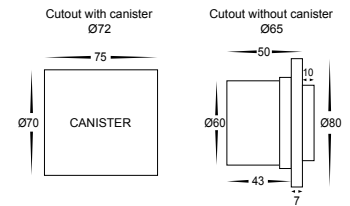

Recessed LED Wall/Step Lights

- Recessed round wall/step light
- Aluminium poly powder coated black
- Tempered glass
- IP rating: IP65

IMAGE	PART NUMBER	COLOUR TEMP	OUTPUT	POWER	INCLUDED GLOBES
	HV3219C-BLK-RND	Cool white, 6000k	135lm	12v DC LED 3w	Built in 3w LED
	HV3219W-BLK-RND	Warm white, 3000k	120lm	12v DC LED 3w	Built in 3w LED

Recessed LED Wall/Step Lights

- Recessed square wall/step light
- Aluminium poly powder coated black
- Tempered glass
- IP Rating: IP65

IMAGE	PART NUMBER	COLOUR TEMP	OUTPUT	POWER	INCLUDED GLOBES
	HV3219C-BLK-SQ	Cool white, 6000k	135lm	12v DC LED 3w	Built in 3w LED
	HV3219W-BLK-SQ	Warm white, 3000k	120lm	12v DC LED 3w	Built in 3w LED