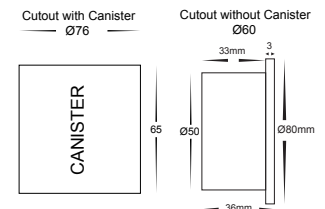

# 316 Stainless Steel Recessed LED Step Lights

- Recessed square step light
- Stainless steel 316
- Installation depth: 65mm
- 40° beam angle
- IP rating: IP67

IMAGE	PART NUMBER	COLOUR TEMP	OUTPUT	POWER	INCLUDED GLOBES
	<b>HV3215C-SS316</b>	Cool white, 6000k	190lm	12v DC LED 3w	Built in 3w LED
	<b>HV3215W-SS316</b>	Warm white, 3000k	180lm	12v DC LED 3w	Built in 3w LED

# Matt White Recessed LED Step Light

- Recessed square step light
- Aluminium white
- Installation depth: 65mm
- 40° beam angle
- IP rating: IP67

IMAGE	PART NUMBER	COLOUR TEMP	OUTPUT	POWER	INCLUDED GLOBES
	<b>HV3215C-WHT</b>	Cool white, 6000k	190lm	12v DC LED 3w	Built in 3w LED
	<b>HV3215W-WHT</b>	Warm white, 3000k	180lm	12v DC LED 3w	Built in 3w LED