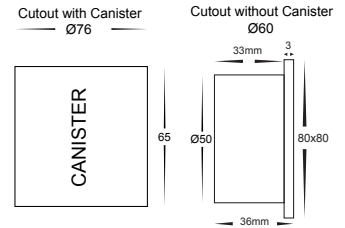

# 316 Stainless Steel Recessed LED Step Lights

- Recessed square step light
- Stainless steel 316
- Installation depth: 65mm
- 40° beam angle
- IP rating: IP67

IMAGE	PART NUMBER	COLOUR TEMP	OUTPUT	POWER	INCLUDED GLOBES
	<b>HV3215C-SS316</b>	Cool white, 6000k	190lm	12v DC LED 3w	Built in 3w LED
	<b>HV3215W-SS316</b>	Warm white, 3000k	180lm	12v DC LED 3w	Built in 3w LED

# Matt White Recessed LED Step Light

- Recessed square step light
- Aluminium white
- Installation depth: 65mm
- 40° beam angle
- IP rating: IP67

IMAGE	PART NUMBER	COLOUR TEMP	OUTPUT	POWER	INCLUDED GLOBES
	<b>HV3215C-WHT</b>	Cool white, 6000k	190lm	12v DC LED 3w	Built in 3w LED
	<b>HV3215W-WHT</b>	Warm white, 3000k	180lm	12v DC LED 3w	Built in 3w LED