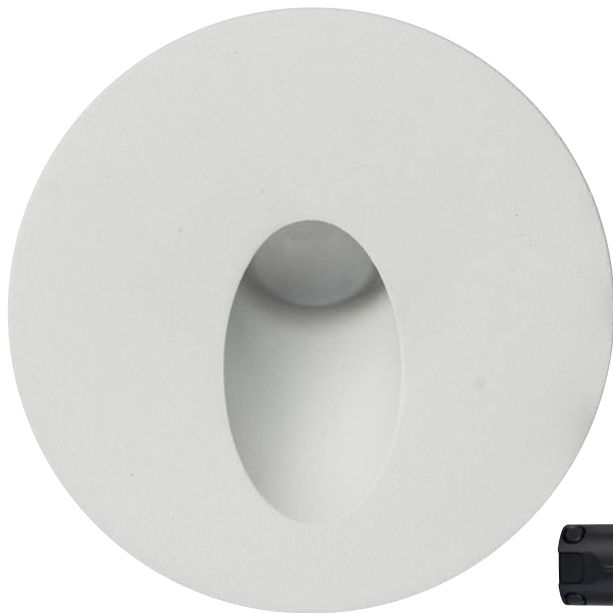

# 316 Stainless Steel Recessed LED Step Light

- Recessed round step light
- Stainless steel 316
- Installation depth: 65mm
- 40° beam angle
- IP rating: IP67

IMAGE	PART NUMBER	COLOUR TEMP	OUTPUT	POWER	INCLUDED GLOBES
	<b>HV3205C-SS316</b>	Cool white, 6000k	190lm	12v DC LED 3w	Built in 3w LED
	<b>HV3205W-SS316</b>	Warm white, 3000k	180lm	12v DC LED 3w	Built in 3w LED

# Matt White Recessed LED Step Light

- Recessed round step light
- Aluminium white
- Installation depth: 65mm
- 40° beam angle
- IP rating: IP67

IMAGE	PART NUMBER	COLOUR TEMP	OUTPUT	POWER	INCLUDED GLOBES
	<b>HV3205C-WHT</b>	Cool white, 6000k	190lm	12v DC LED 3w	Built in 3w LED
	<b>HV3205W-WHT</b>	Warm white, 3000k	180lm	12v DC LED 3w	Built in 3w LED