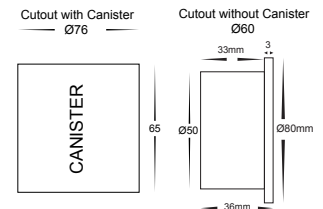

# 316 Stainless Steel Recessed LED Step Light

- Recessed round step light
- Stainless steel 316
- Installation depth: 65mm
- 40° beam angle
- IP rating: IP67

IMAGE	PART NUMBER	COLOUR TEMP	OUTPUT	POWER	INCLUDED GLOBES
	<b>HV3205C-SS316</b>	Cool white, 6000k	190lm	12v DC LED 3w	Built in 3w LED
	<b>HV3205W-SS316</b>	Warm white, 3000k	180lm	12v DC LED 3w	Built in 3w LED

# Matt White Recessed LED Step Light

- Recessed round step light
- Aluminium white
- Installation depth: 65mm
- 40° beam angle
- IP rating: IP67

IMAGE	PART NUMBER	COLOUR TEMP	OUTPUT	POWER	INCLUDED GLOBES
	<b>HV3205C-WHT</b>	Cool white, 6000k	190lm	12v DC LED 3w	Built in 3w LED
	<b>HV3205W-WHT</b>	Warm white, 3000k	180lm	12v DC LED 3w	Built in 3w LED