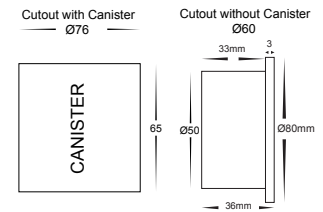

# 316 Stainless Steel Recessed LED Step Light

- Recessed round step light
- Stainless steel 316
- Installation depth: 65mm
- 40° beam angle
- IP rating: IP67

IMAGE	PART NUMBER	COLOUR TEMP	OUTPUT	POWER	INCLUDED GLOBES
	<b>HV3205C-SS316</b>	Cool white, 6000k	190lm	12v DC LED 3w	Built in 3w LED
	<b>HV3205W-SS316</b>	Warm white, 3000k	180lm	12v DC LED 3w	Built in 3w LED

# Matt White Recessed LED Step Light

- Recessed round step light
- Aluminium white
- Installation depth: 65mm
- 40° beam angle
- IP rating: IP67

IMAGE	PART NUMBER	COLOUR TEMP	OUTPUT	POWER	INCLUDED GLOBES
	<b>HV3205C-WHT</b>	Cool white, 6000k	190lm	12v DC LED 3w	Built in 3w LED
	<b>HV3205W-WHT</b>	Warm white, 3000k	180lm	12v DC LED 3w	Built in 3w LED