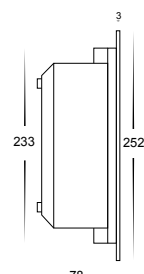

316 Stainless Steel LED Brick Lights

- Brick light with grill cover
- Stainless steel 316 marine grade cover
- Powder coated die cast aluminium body
- Frosted tempered glass
- IP rating: IP54