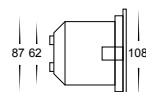

## 316 Stainless Steel LED Brick Lights

- Brick light with an open face cover
- Stainless steel 316 marine grade cover
- Powder coated die cast aluminium body
- Frosted tempered glass
- IP rating: IP54