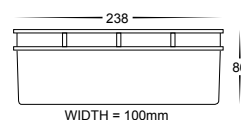

## 316 Stainless Steel LED Brick Lights

- Brick light with an open face cover
- Stainless steel 316 marine grade cover
- Powder coated die cast aluminium body
- Frosted tempered glass
- IP rating: IP54