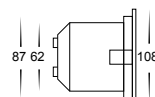

316 Stainless Steel LED Brick Lights

- Brick light with grill cover
- Stainless steel 316 marine grade cover
- Powder coated die cast aluminium body
- Frosted tempered glass
- IP rating: IP54