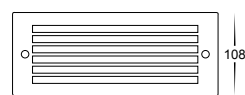

316 Stainless Steel LED Brick Lights

- Brick light with grill cover
- Stainless steel 316 marine grade cover
- Powder coated die cast aluminium body
- Frosted tempered glass
- IP rating: IP54