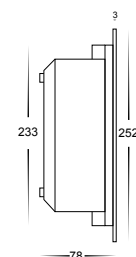

## 316 Stainless Steel LED Brick Lights

- Brick light with an open face cover
- Stainless steel 316 marine grade cover
- Powder coated die cast aluminium body
- Frosted tempered glass
- IP rating: IP54

Optional LED dimmer  
- HV9625 (see Page 179)

IMAGE	PART NUMBER	COLOUR TEMP	OUTPUT	POWER	INCLUDED GLOBES
	<b>HV3003C</b>	Cool white, 6000k	580lm	240v LED 10w	Dimmable Built in 10w LED
	<b>HV3003W</b>	Warm white, 3000k	520lm	240v LED 10w	Dimmable Built in 10w LED

IMAGE	PART NUMBER	COLOUR TEMP	OUTPUT	POWER	INCLUDED GLOBES
	<b>HV3004C</b>	Cool white, 6000k	580lm	240v LED 10w	Dimmable Built in 10w LED
	<b>HV3004W</b>	Warm white, 3000k	520lm	240v LED 10w	Dimmable Built in 10w LED