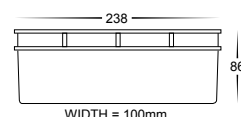

316 Stainless Steel LED Brick Lights

- Brick light with grill cover
- Stainless steel 316 marine grade cover
- Powder coated die cast aluminium body
- Frosted tempered glass
- IP rating: IP54