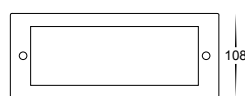

## 316 Stainless Steel LED Brick Lights

- Brick light with an open face cover
- Stainless steel 316 marine grade cover
- Powder coated die cast aluminium body
- Frosted tempered glass
- IP rating: IP54