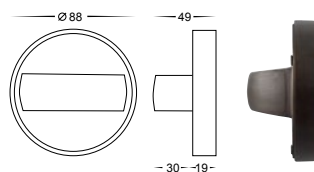

Antique Brass Surface Mounted Grill Light

- Surface mounted step light with grill
- Full brass body
- Antique brass finish
- Frosted tempered glass
- IP rating: IP65

IMAGE	PART NUMBER	COLOUR TEMP	OUTPUT	POWER	INCLUDED GLOBES
	HV2955	NA	NA	12v G4 MAx 20w	Not supplied with globe
	HV2955C	Cool white, 6000k	110lm	12v DC LED 1.4w	1.4w G4 LED
	HV2955W	Warm white, 3000k	90lm	12v DC LED 1.4w	1.4w G4 LED

Antique Brass Surface Mounted Step light

- Surface mounted up/down step light
- Full brass body
- Antique brass finish
- Frosted tempered glass
- IP rating: IP65

IMAGE	PART NUMBER	COLOUR TEMP	OUTPUT	POWER	INCLUDED GLOBES
	HV2956	NA	NA	12v G4 MAx 20w	Not supplied with globe
	HV2956C	Cool white, 6000k	110lm	12v DC LED 1.4w	1.4w G4 LED
	HV2956W	Warm white, 3000k	90lm	12v DC LED 1.4w	1.4w G4 LED