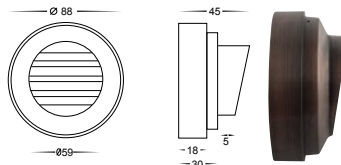

Antique Brass Surface Mounted Grill Light

- Surface mounted step light with grill
- Full brass body
- Antique brass finish
- Frosted tempered glass
- IP rating: IP65

IMAGE	PART NUMBER	COLOUR TEMP	OUTPUT	POWER	INCLUDED GLOBES
	HV2955	NA	NA	12v G4 MAx 20w	Not supplied with globe
	HV2955C	Cool white, 6000k	110lm	12v DC LED 1.4w	1.4w G4 LED
	HV2955W	Warm white, 3000k	90lm	12v DC LED 1.4w	1.4w G4 LED

Antique Brass Surface Mounted Step light

- Surface mounted up/down step light
- Full brass body
- Antique brass finish
- Frosted tempered glass
- IP rating: IP65

IMAGE	PART NUMBER	COLOUR TEMP	OUTPUT	POWER	INCLUDED GLOBES
	HV2956	NA	NA	12v G4 MAx 20w	Not supplied with globe
	HV2956C	Cool white, 6000k	110lm	12v DC LED 1.4w	1.4w G4 LED
	HV2956W	Warm white, 3000k	90lm	12v DC LED 1.4w	1.4w G4 LED