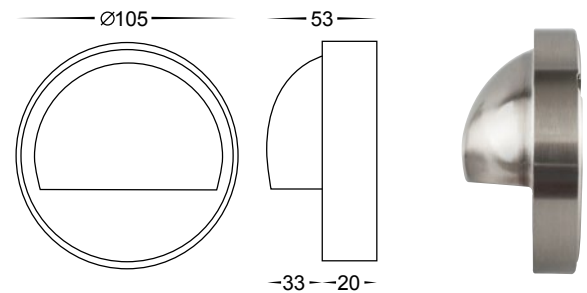

316 Stainless Steel Surface Mounted Eyelid Lights

- Surface mounted eyelid (step light)
- Full body stainless steel 316 marine grade
- Frosted tempered glass
- IP rating: IP65

IMAGE	PART NUMBER	COLOUR TEMP	OUTPUT	POWER	INCLUDED GLOBES
	HV2901	NA	NA	240v G9 Max 25w	Not supplied with globe
	HV2902	NA	NA	12v G4 MAx 20w	Not supplied with globe
	HV2903C	Cool white, 6000K	180lm	240v LED 2.3w	Built-in SMD 2.3w LED
	HV2903W	Warm white, 3000K	160lm	240v LED 2.3w	Built-in SMD 2.3w LED
	HV2904C	Cool white, 6000K	180lm	12v DC LED 2.3w	Built-in SMD 2.3w LED
	HV2904W	Warm white, 3000K	160lm	12v DC LED 2.3w	Built-in SMD 2.3w LED