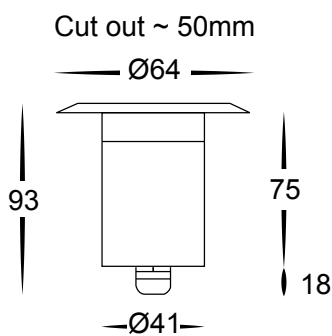

316 Stainless Steel Cover LED Deck lights

- Mini deck light
- Stainless steel 316 face
- Traffic resistant lens
- High powered LED chip
- Face Diameter: 64mm
- 1.5 metre cable length
- Beam Angle: 30°
- IP rating: IP67
- Not suitable for in-ground installation

IMAGE	PART NUMBER	COLOUR TEMP	OUTPUT	POWER	INCLUDED GLOBES
	HV2860C	Cool white, 6000k	180lm	12v DC LED 3w	Built in 3w LED
	HV2860W	Warm white, 3500k	160lm	12v DC LED 3w	Built in 3w LED

All low voltage products that specify LED or are supplied with a 12v DC LED globe must be used with a suitable LED driver, refer to pages (185 - 206)
Lumen output measured at source. All globes supplied with fittings are non dimmable. If you require 240v dimmable globes refer to pages (257 - 258)