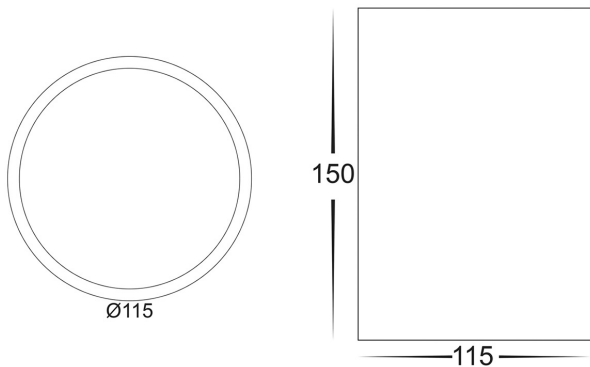

Nella 18w Adjustable LED Round Surface Mounted Downlights

PRODUCT SPECIFICATIONS

Name: Nella

Material: Aluminium

Colour: Black or White

Tilt: 20°

IP Rating: IP40

Lamp Base: Built in LED

CRI: ≥80

Wiring: Parallel

Dimmable: Yes

Warranty: 2 years replacement**

PART NUMBER	COLOUR TEMP	LUMENS*	INPUT VOLTAGE	BEAM ANGLE	INCLUDED GLOBES
HV5815C-BLK	5500k	1620lm	240v	60°	Built in 18w LED
HV5815W-BLK	3000k	1440lm	240v	60°	Built in 18w LED
HV5815C-WHT	5500k	1620lm	240v	60°	Built in 18w LED
HV5815W-WHT	3000k	1440lm	240v	60°	Built in 18w LED