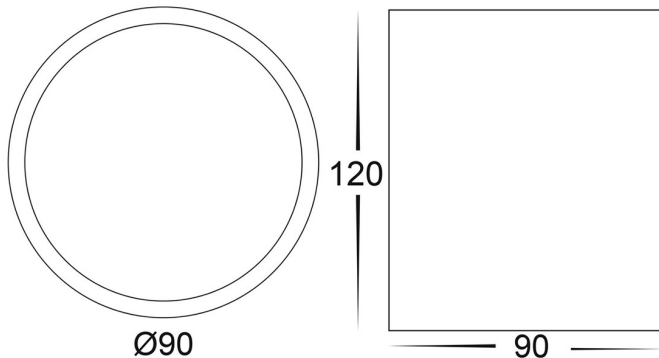

Nella 12w Adjustable Round LED Surface Mounted Downlights

PRODUCT SPECIFICATIONS

Name: Nella

Material: Aluminium

Colour: Black or White

Tilt: 20°

IP Rating: IP40

Lamp Base: Built in LED

CRI: ≥80

Wiring: Parallel

Dimmable: Yes

Warranty: 2 years replacement**

PART NUMBER	COLOUR TEMP	LUMENS*	INPUT VOLTAGE	BEAM ANGLE	INCLUDED GLOBES
HV5813C-BLK	5500k	1080lm	240v	60°	Built in 12w LED
HV5813W-BLK	3000k	960lm	240v	60°	Built in 12w LED
HV5813C-WHT	5500k	1080lm	240v	60°	Built in 12w LED
HV5813W-WHT	3000k	960lm	240v	60°	Built in 12w LED