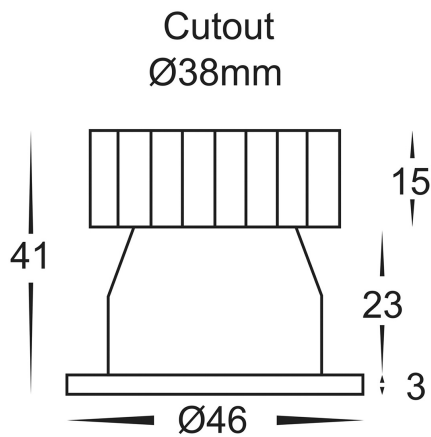

## PRODUCT SPECIFICATIONS

**Name:** Niche

**Material:** Aluminium

**Colour:** Black or White

**IP Rating:** IP44

**Cut-out:** 38mm

**Lamp Base:** Built in LED

**CRI:** ≥80

**Wiring:** Parallel

**Dimmable:** No

**Warranty:** 2 years replacement\*\*

HV5702-BLK

HV5702-WHT

PART NUMBER	COLOUR TEMP	LUMENS*	INPUT VOLTAGE	BEAM ANGLE	INCLUDED GLOBES
HV5702C-BLK	5500K	270lm	240v AC Supplied with Driver	45°	Built in 3w LED
HV5702W-BLK	3000K	240lm	240v AC Supplied with Driver	45°	Built in 3w LED
HV5702C-WHT	5500K	270lm	240v AC Supplied with Driver	45°	Built in 3w LED
HV5702W-WHT	3000K	240lm	240v AC Supplied with Driver	45°	Built in 3w LED