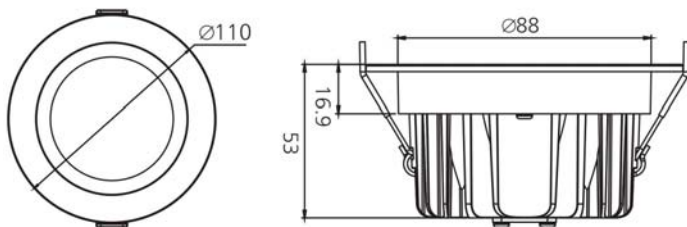

ORA White Fixed LED Downlight

Lighting by Havit

ORDER CODES:

- **HV5530C-WHT** (Cool White, 6000k)
- **HV5530W-WHT** (Warm White, 3000k)

PRODUCT SPECIFICATIONS:

Input Voltage: 240v AC (supplied with LED driver)

Power (w): 12w

Material: Aluminium

Colour: White

IP Rating (IP): IP44

Lumens (lm): Cool White 6000k , 1200lm*
Warm White 3000k, 1100lm*

Dimmable: Yes (using HV9625)

Beam Angle: 90 degrees

Lamp Base: Built in LED

Warranty: 3 Years Replacement Warranty**

For more information contact Havit Lighting

* Lumen output measured at source

** See Warranty Terms and Conditions for more information

ADDRESS:
143 Beauchamp Road
Matraville NSW 2036
Australia

Tel: 02 9381 8300
Fax: 02 9666 8881
Email: sales@havit.com.au
web: www.havit.com.au