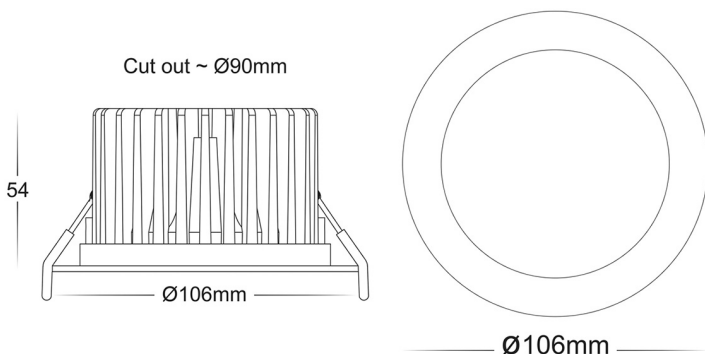

PRODUCT SPECIFICATIONS

Name: Ora

Material: Aluminium

Colour: Black or White

IP Rating: IP44

Cut-out: 90mm

Lamp Base: Built in LED

CRI: ≥80

Wiring: Parallel

Dimmable: Yes

Warranty: 3 years replacement**

HV5530T-BLK

HV5530T-WHT

Choose colour with switch on fitting.

PART NUMBER	COLOUR TEMP	LUMENS*	INPUT VOLTAGE	BEAM ANGLE	INCLUDED GLOBES
HV5530T-BLK	5500K	1150lm	240v AC Supplied with Driver	90°	Built in 12w LED
	4000K	1125lm			
HV5530T-WHT	3000K	1100lm			