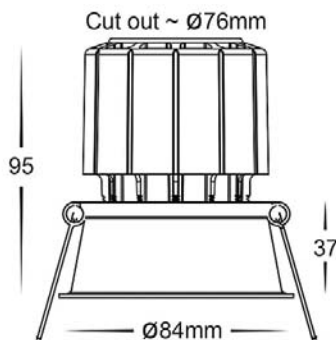

PRIME White Fixed Deep LED Downlight

Lighting by Havit

ORDER CODES:

- **HV5513C** (Cool White, 6000k)
- **HV5513W** (Warm White, 3000k)

PRODUCT SPECIFICATIONS:

Input Voltage: 240v AC

Power (w): 12w

Material: Aluminium

Colour: Matt white

IP Rating (IP): IP44

LED Chip Type: COB

Cut Out: 76mm

Dimmable: Yes (using HV9625)

Lumens (lm): Cool White 6000k, 1000lm*
Warm White 3000k, 980lm*

Beam Angle: 45 degrees

Lamp Base: Built in LED

Warranty: 3 Years Replacement Warranty**

For more information contact Havit Lighting

* Lumens measured at source

** See Warranty Terms and Conditions for more information

ADDRESS:
143 Beauchamp Road
Matraville NSW 2036
Australia

Tel: 02 9381 8300
Fax: 02 9666 8881
Email: sales@havit.com.au
web: www.havit.com.au