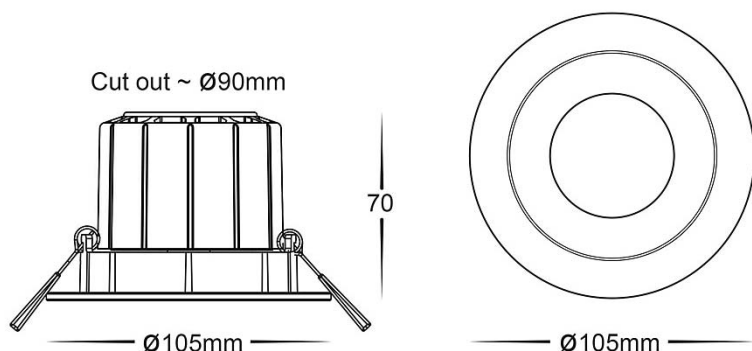

PRIME White Tilt LED Downlight

Lighting by Havit

ORDER CODES:

- **HV5512C** (Cool White, 6000k)
- **HV5512W** (Warm White, 3000k)

PRODUCT SPECIFICATIONS:

Input Voltage: 240v AC

Power (w): 12w

Material: Aluminium

Colour: Matt white

IP Rating (IP): IP44

LED Chip Type: COB

Cut Out: 90mm

Dimmable: Yes (using HV9625)

Lumens (lm): Cool White 6000k, 1000lm*
Warm White 3000k, 980lm*

Beam Angle: 45 degrees

Lamp Base: Built in LED

Warranty: 3 Years Replacement Warranty**

For more information contact Havit Lighting

* Lumens measured at source

** See Warranty Terms and Conditions for more information

ADDRESS:
143 Beauchamp Road
Matraville NSW 2036
Australia

Tel: 02 9381 8300
Fax: 02 9666 8881
Email: sales@havit.com.au
web: www.havit.com.au