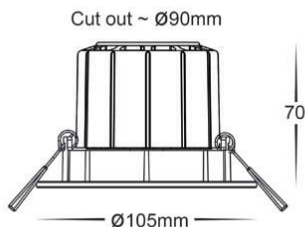

PRIME Black Tilt LED Downlight

Lighting by Havit

ORDER CODES:

- **HV5512C-BLK** (Cool White, 6000k)
- **HV5512W-BLK** (Warm White, 3000k)

PRODUCT SPECIFICATIONS:

Input Voltage: 240v AC

Power (w): 12w

Material: Aluminium

Colour: Matt Black

IP Rating (IP): IP44

LED Chip Type: COB

Cut Out: 90mm

Dimmable: Yes (using HV9625)

Lumens (lm): Cool White 6000k, 1000lm*
Warm White 3000k, 980lm*

Beam Angle: 45 degrees

Lamp Base: Built in LED

Warranty: 3 Years Replacement Warranty**

For more information contact Havit Lighting

* Lumens measured at source

** See Warranty Terms and Conditions for more information

ADDRESS:
143 Beauchamp Road
Matraville NSW 2036
Australia

Tel: 02 9381 8300
Fax: 02 9666 8881
Email: sales@havit.com.au
web: www.havit.com.au