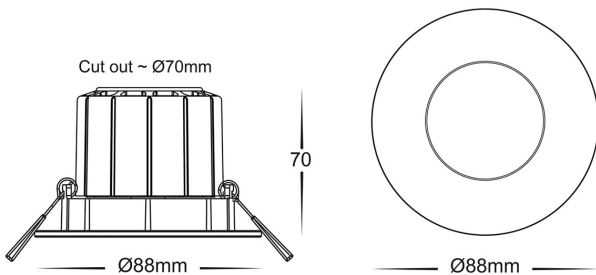

HV5511T-WHT