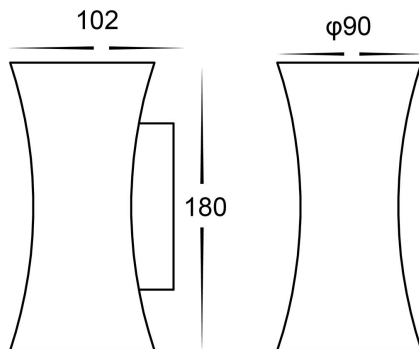

PRODUCT SPECIFICATIONS

Name: Savannah

Material: Aluminium

Colour: Black or White

IP Rating: IP54

Lamp Base: Built in LED

CRI: ≥80

Wiring: Parallel

Dimmable: No

Warranty: 2 years replacement**

PART NUMBER	COLOUR TEMP	LUMENS*	INPUT VOLTAGE	BEAM ANGLE	INCLUDED GLOBES
HV3635T-BLK	3000k 4000k 5500k	2x 315lm	240v AC	60°	2x3w Built in LED
HV3635T-BLK	3000k 4000k 5500k	2x 300lm	240v AC	60°	2x3w Built in LED