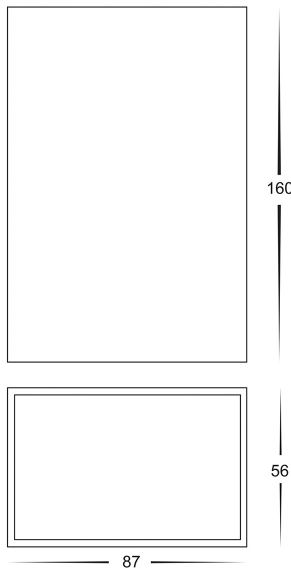

PART NUMBER	COLOUR TEMP	LUMENS*	INPUT VOLTAGE	BEAM ANGLE	INCLUDED GLOBES
HV3634C-BLK	5500k	2x 240lm	240v AC	60°	2x 3w Built in LED
HV3634W-BLK	3000k	2x 220lm	240v AC	60°	2x 3w Built in LED
HV3634C-WHT	5500k	2x 240lm	240v AC	60°	2x 3w Built in LED
HV3634W-WHT	3000k	2x 220lm	240v AC	60°	2x 3w Built in LED

* Lumen output measured at source

** See Warranty Terms and Conditions for more information