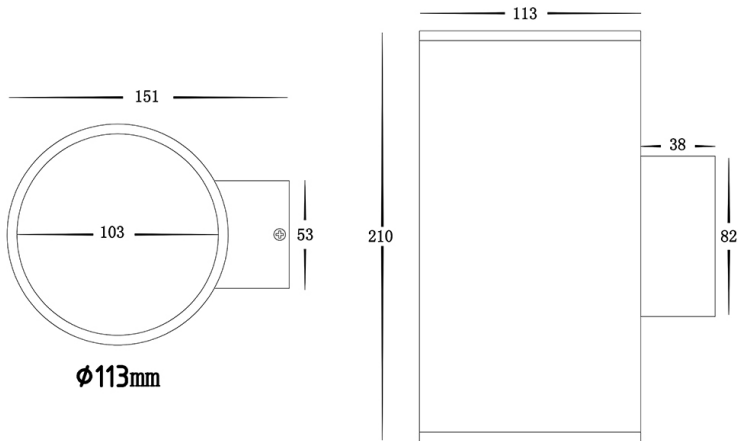

PRODUCT SPECIFICATIONS

Porter Black Up & Down LED Wall Light

PRODUCT DETAILS

Name: Porter

Material: Aluminium

Colour: Black

CRI: ≥80

IP Rating: IP65

Lamp Base: Built in LED

PART NUMBER	COLOUR TEMP	LUMENS*	INPUT VOLTAGE	BEAM ANGLE	INCLUDED GLOBES
HV3629C-BLK	5500k	2x 1350lm	240V AC	60°	Built in 2x 15w LED
HV3629W-BLK	3000k	2x 1200lm	240V AC	60°	Built in 2x 15w LED