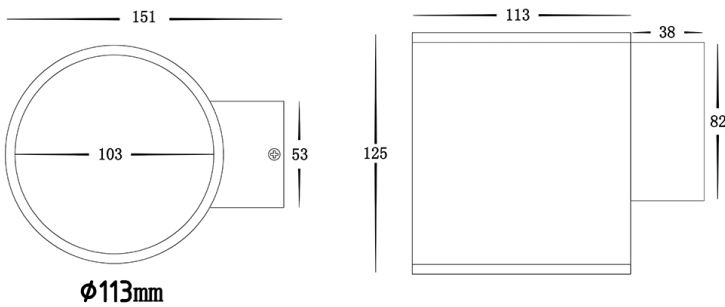

Porter Black Fixed Down LED Wall Light

PRODUCT DETAILS

Name: Porter

Material: Aluminium

Colour: Black

CRI: ≥80

IP Rating: IP65

Lamp Base: Built in LED

Warranty: 2 years replacement**

PART NUMBER	COLOUR TEMP	LUMENS*	INPUT VOLTAGE	BEAM ANGLE	INCLUDED GLOBES
HV3628C-BLK	5500k	1350lm	240V AC	60°	Built in 15w LED
HV3628W-BLK	3000k	1200lm	240V AC	60°	Built in 15w LED

* Lumen output measured at source

** See Warranty Terms and Conditions for more information

For more information contact Havit Lighting

ADDRESS:
143 Beauchamp Road
Matraville NSW 2036
Australia

Tel: 02 9381 8300
Fax: 02 9666 8881
Email: sales@havit.com.au
web: www.havit.com.au