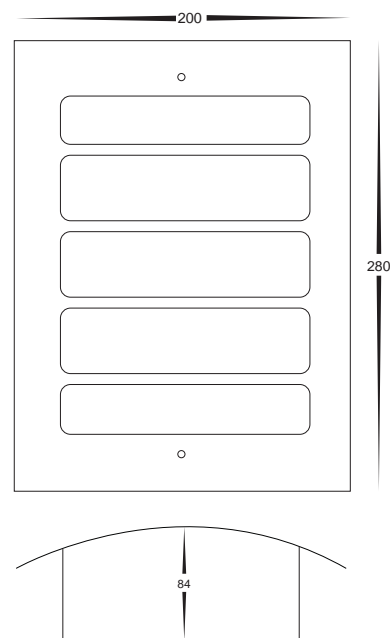

316 Stainless Steel LED Mask Light

- Wall mask
- Five slot with opal diffuser
- Stainless steel 316 marine grade
- IP Rating: IP44

316 Stainless Steel Mask Light

Optional LED dimmer
- HV9625 (see Page 179)

IMAGE	PART NUMBER	COLOUR TEMP	OUTPUT	POWER	INCLUDED GLOBES
	HV36042C	Cool white, 6000k	580lm	240v LED 10w	Dimmable Built in 10w LED
	HV36042W	Warm white, 3000k	520lm	240v LED 10w	Dimmable Built in 10w LED